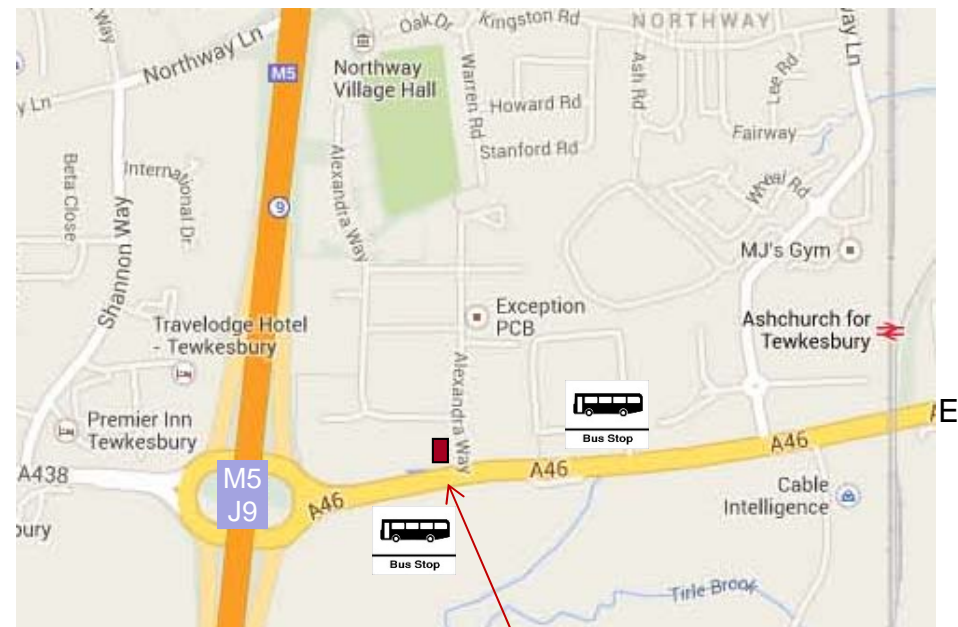

MOOG

Moog Aircraft Group

Moog Aircraft Group
Alexandra Way
Ashchurch Industrial Estate
Tewkesbury, Gloucestershire
GL20 8NA

Telephone: +44 (0) 1684 296600
Web: www.moog.co.uk

Buses: 41 and 42
Trains: Ashchurch for Tewkesbury
Motorway: M5 J9

All Visitors to Main Reception in Moog
Aircraft Group

N (Birmingham & M50, M6 & M42)

W (Tewkesbury)

S (Bristol & M4)

Moog Aircraft Group