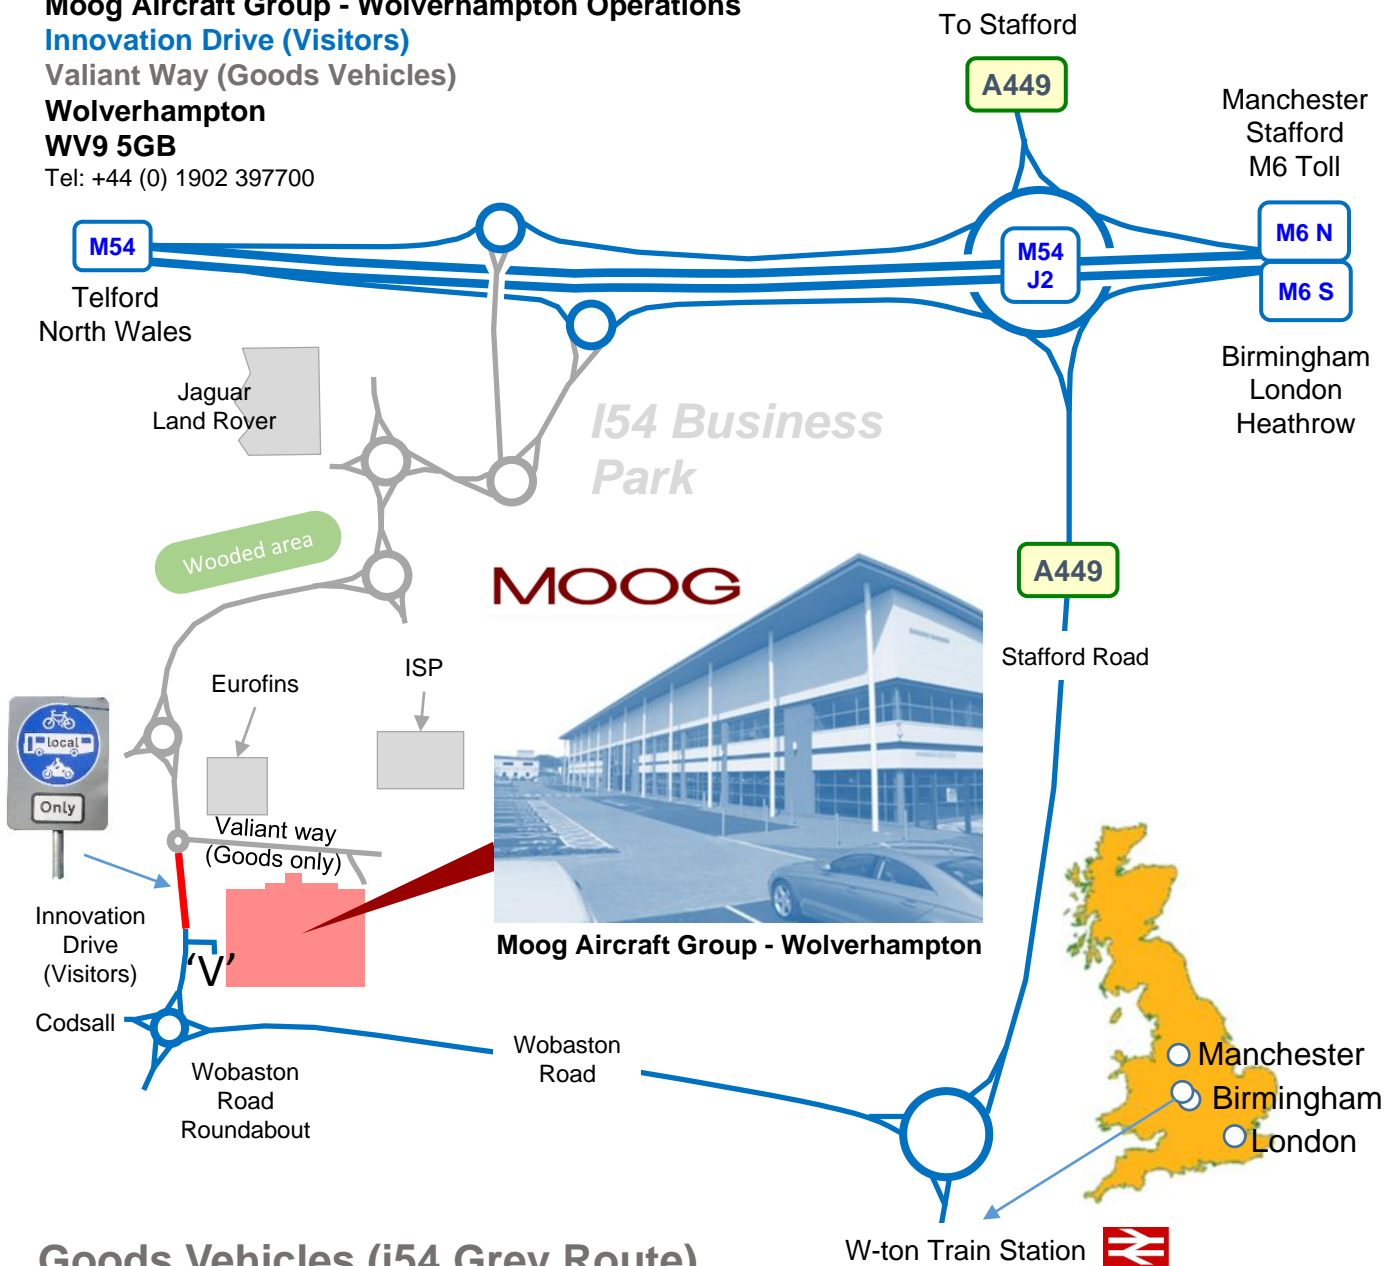

## Goods Vehicles (i54 Grey Route)

From M54 Eastbound / Westbound – Exit Junction 2, follow grey route for Valiant Way only.

You must turn left after Eurofins.

- Do not enter the restricted Red marked part of Innovation Drive. This is a Bicycle, Bus and Motorcycle lane only! Penalty charge will apply!
- Goods vehicle access is located at the east end of Valiant Way.

## Visitors (Blue Route)

From M54 Eastbound / Westbound – Exit Junction 2, follow signpost for A449 (Stafford Road) towards Wolverhampton, at roundabout take the 3<sup>rd</sup> exit onto Wobaston Road, at the next roundabout take the 3<sup>rd</sup> exit onto Innovation Drive, turn right into Moog.

- Do not enter the restricted Red Marked part of Innovation Drive. This is a Bicycle, Bus and Motorcycle lane only! Penalty charge will apply!
- Visitor Car park is to the right of the main entrance (indicated by 'V' above)
- Please report to reception.
- **All visitors must show photo identification upon arrival.**

## Bicycle, Bus and Motorcycle lane only (Red Route)

- Vehicles entering this restricted lane (Either direction) will be subject to a penalty charge!